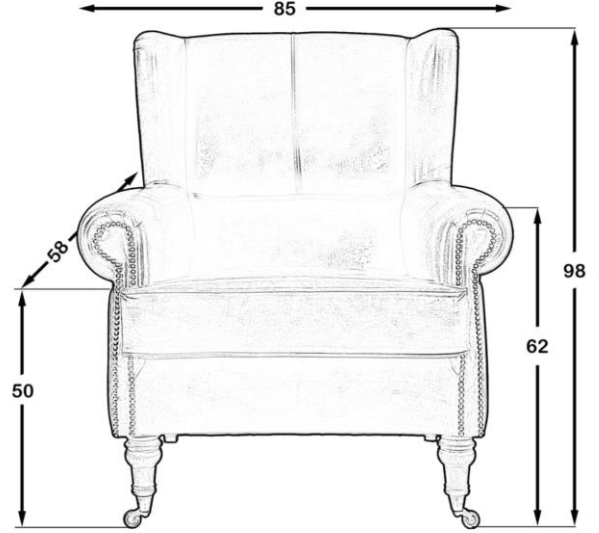

Item Code: S41C12

Item name: Leather

Supplier Info:

ORWOOD international LTD
Web: <https://himobilya.com/>
Email: sales@himobilya.com
Turkey

Contact:

Ms. Zeyn Maraşlı
Tel: +90 552 676 97 33
Email: z.marahsi@himobilya.com

Description:

- The product is produced from grade A kiln-dried solid beech wood.
- walnut lacquer applied.
- Sitting H: 49cm.
- Back H: 98cm.
- 85x58cm
- You can clean the product with a wet cloth that does not contain abrasives.
- All of the wooden parts are protected with varnish so that they will not be affected by short-term liquid contact.
- Upholstered parts are covered with pull-up faux leather.

Finishes:

- pull-up faux leather

Dimensions:

85W x 58D x 98H

Notes and Remarks:

- 1- Dimensions are metric in CM.
- 2- Abbreviation: W=width, D=Depth, H= height, R=Radius
- 3- All quantities to be reconfirmed by client.
- 4- Any colored images shown are indicative only, colors may vary on real samples.
- 5- Data Sheet info to be confirmed before confirming order.
- 6- All information in this document is right reserved to ORWOOD not to reused without permission.

Description:

Option 1 : faux leather (brown).
Option 2 : faux leather (Dark Grey).
Option 3 : faux leather (Vintage).

Option 1

Option 2

Option 3

Notes and Remarks:

- 1- Dimensions are metric in mm.
- 2- Abbreviation: W=width, D=Depth, H= height, R=Radius
- 3- All quantities to be reconfirmed by client.
- 4- Any colored images shown are indicative only, colors may vary on real samples.
- 5- Data Sheet info to be confirmed before confirming order.
- 6- All information in this document is right reserved to ORWOOD not to reused without permission.