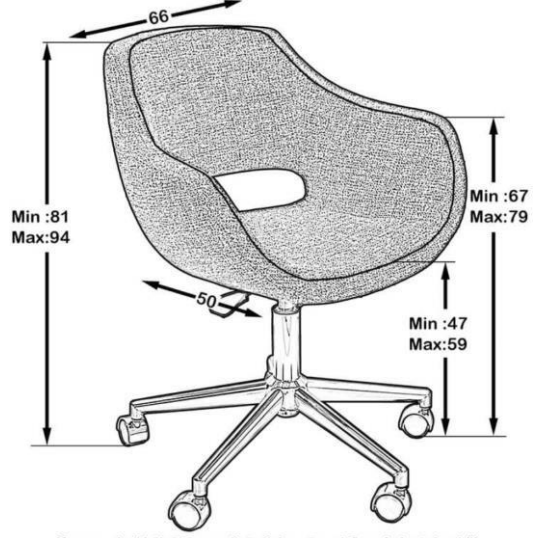

Item Code: S41 C12 F

Item name: Fabric

Supplier Info:

ORWOOD international LTD
Web: <https://himobilya.com/>
Email: sales@himobilya.com
Turkey

Contact:

Ms. Zeyn Maraşlı
Tel: +90 552 676 97 33
Email: z.marahsi@himobilya.com

Description:

- The product is upholstered plain weave upholstery.
- Lower part have high impact resistance
- Adjustable leg can move up and down
- Sitting H: 47 cm – 59 cm
- Back H: 81 cm – 94 cm
- washable 100% polyester

Finishes:

- Plain Weave Upholstery Light Blue

Dimensions:

50W x 66D x 94H

Notes and Remarks:

- 1- Dimensions are metric in CM.
- 2- Abbreviation: W=width, D=Depth, H= height, R=Radius
- 3- All quantities to be reconfirmed by client.
- 4- Any colored images shown are indicative only, colors may vary on real samples.
- 5- Data Sheet info to be confirmed before confirming order.
- 6- All information in this document is right reserved to ORWOOD not to reused without permission.